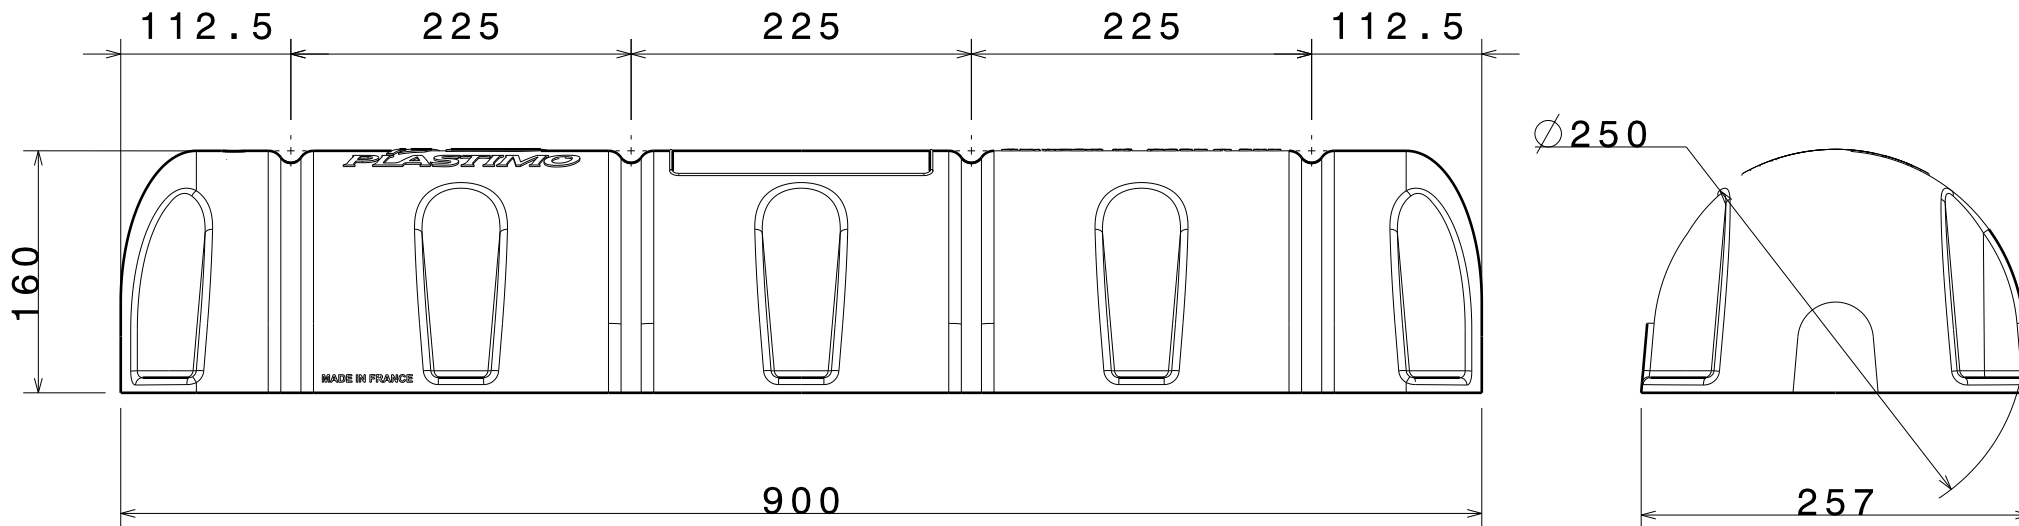

DIMENSIONS BUMPER 1/2 - Ø250 X 900

**Blanc - White : ref. 38068 (gonflé / inflated)
+ 39362 (moussé / foam-filled)**

Bleu - Blue : ref. 39356 (gonflé / inflated)