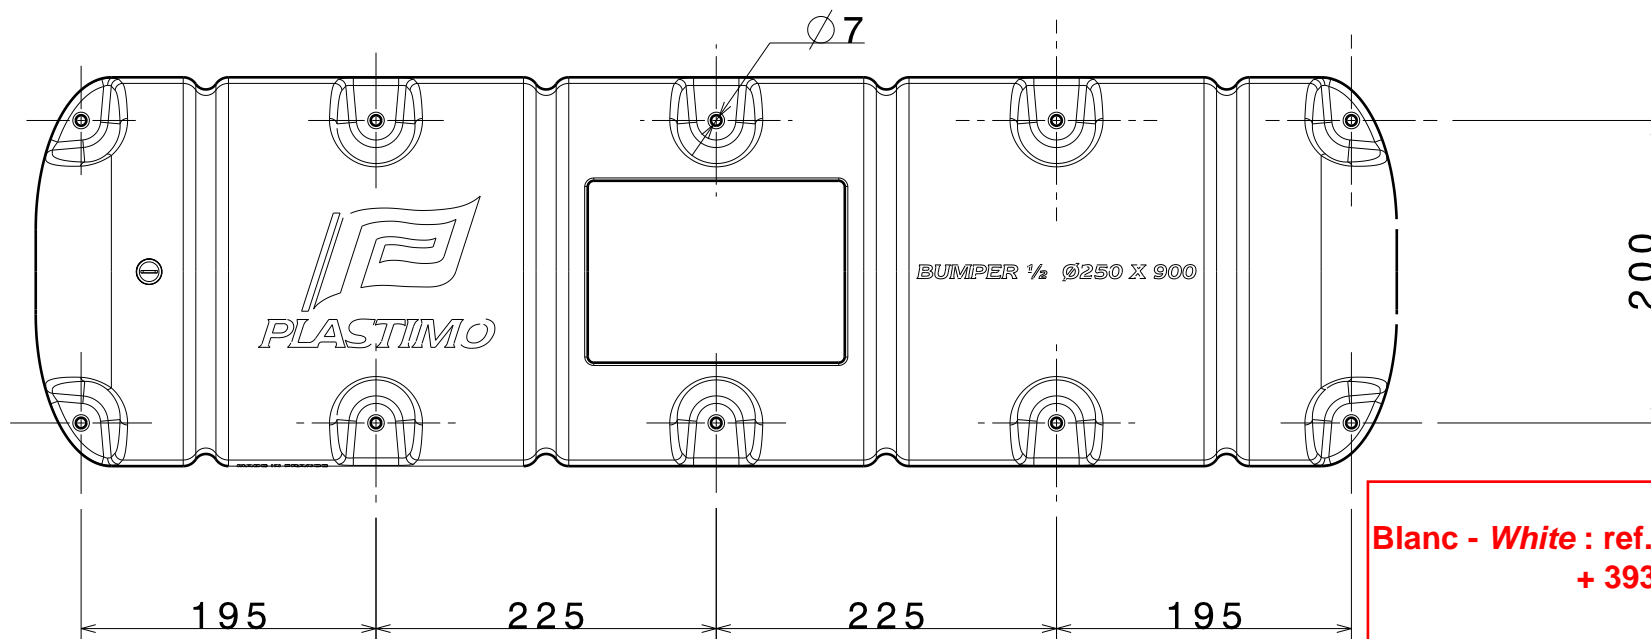

DIMENSIONS BUMPER 1/2 - Ø250 X 900

**Blanc - White : ref. 38068 (gonflé / inflated)
+ 39362 (moussé / foam-filled)**

Bleu - Blue : ref. 39356 (gonflé / inflated)