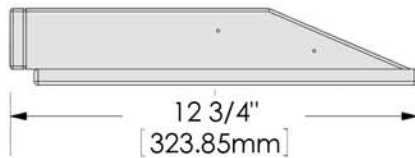

MAGMA PRODUCTS, INC.

3940 Pixie Ave. • Lakewood, CA 90712 • Tel: (562) 627-0500  
MagmaProducts.com • Mail@MagmaProducts.com

**T10-302B**  
**Bait & Filet Mate™**  
**Serving / Cutting Tables**  
19-7/8" x 12-3/4" (50.5 cm x 32.4 cm)  
Table Weight 5.45 lbs. (2.47 kg)

FRONT

SIDE

TOP

BOTTOM

1 1/4"  
[31.75mm]