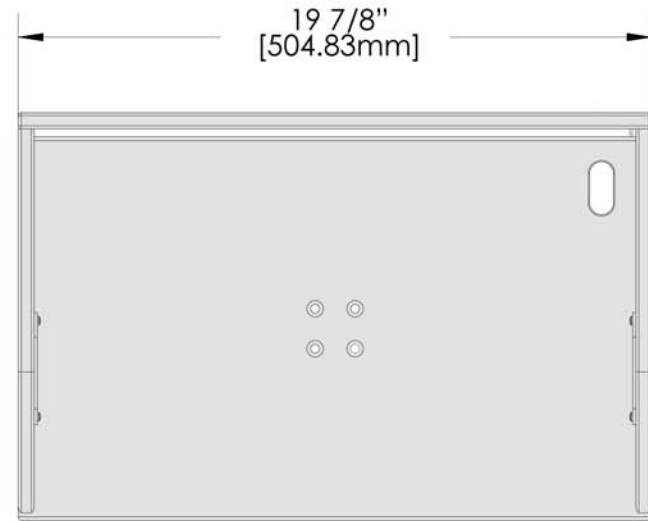

MAGMA PRODUCTS, INC.

3940 Pixie Ave. • Lakewood, CA 90712 • Tel: (562) 627-0500  
MagmaProducts.com • Mail@MagmaProducts.com

**T10-302B**  
**Bait & Filet Mate™**  
**Serving / Cutting Tables**  
19-7/8" x 12-3/4" (50.5 cm x 32.4 cm)  
Table Weight 5.45 lbs. (2.47 kg)

FRONT

SIDE

TOP

BOTTOM

1 1/4"  
[31.75mm]