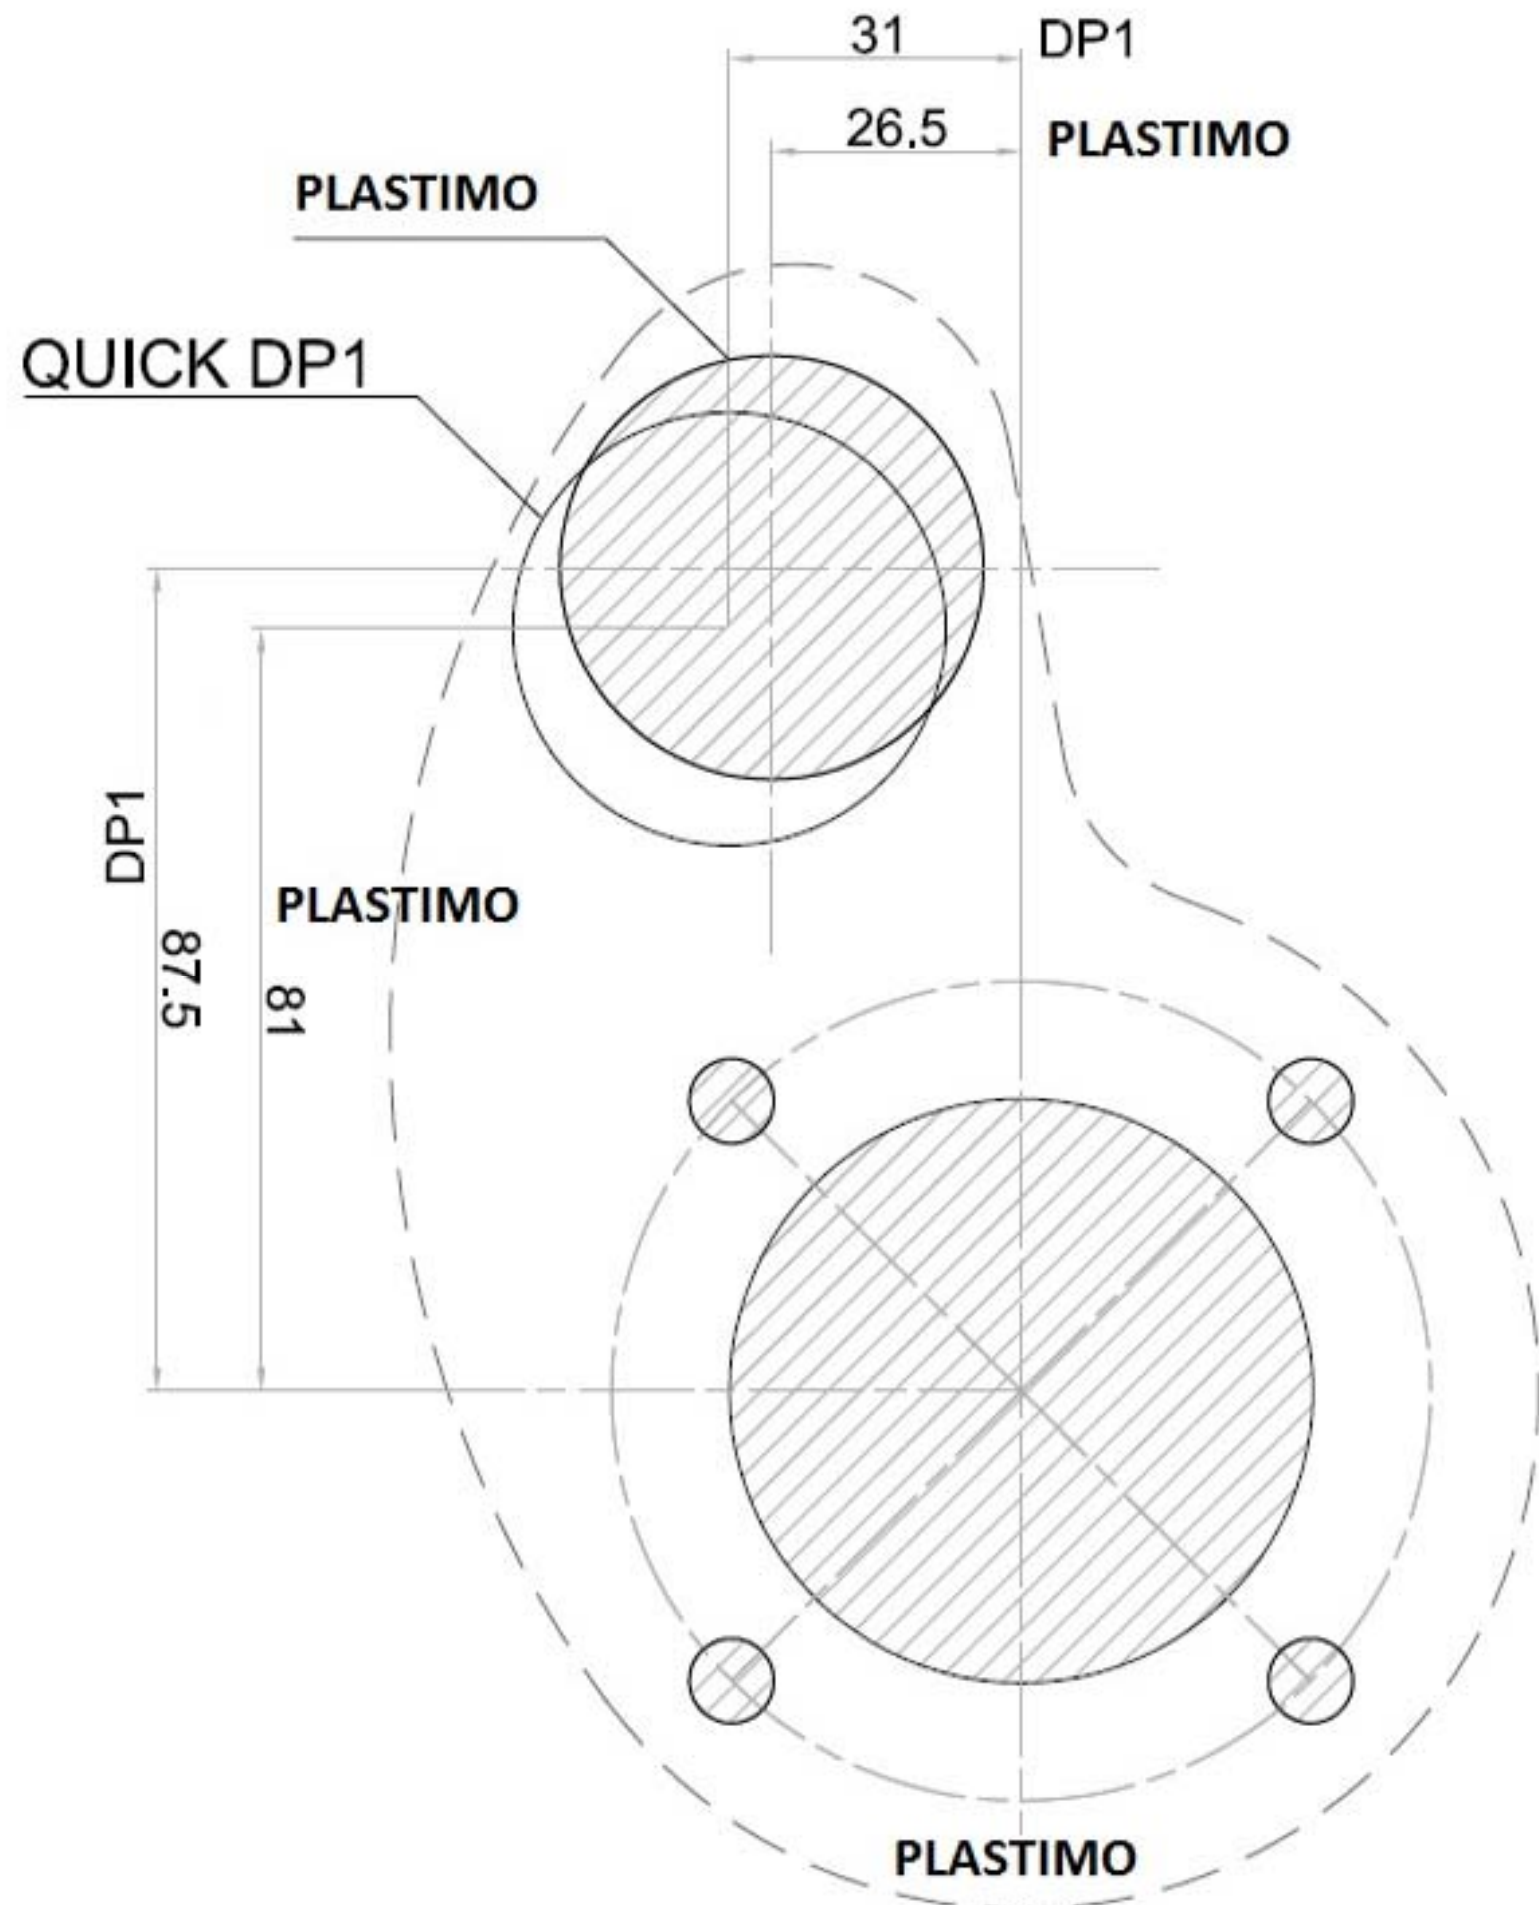

PLASTIMO vs DP1