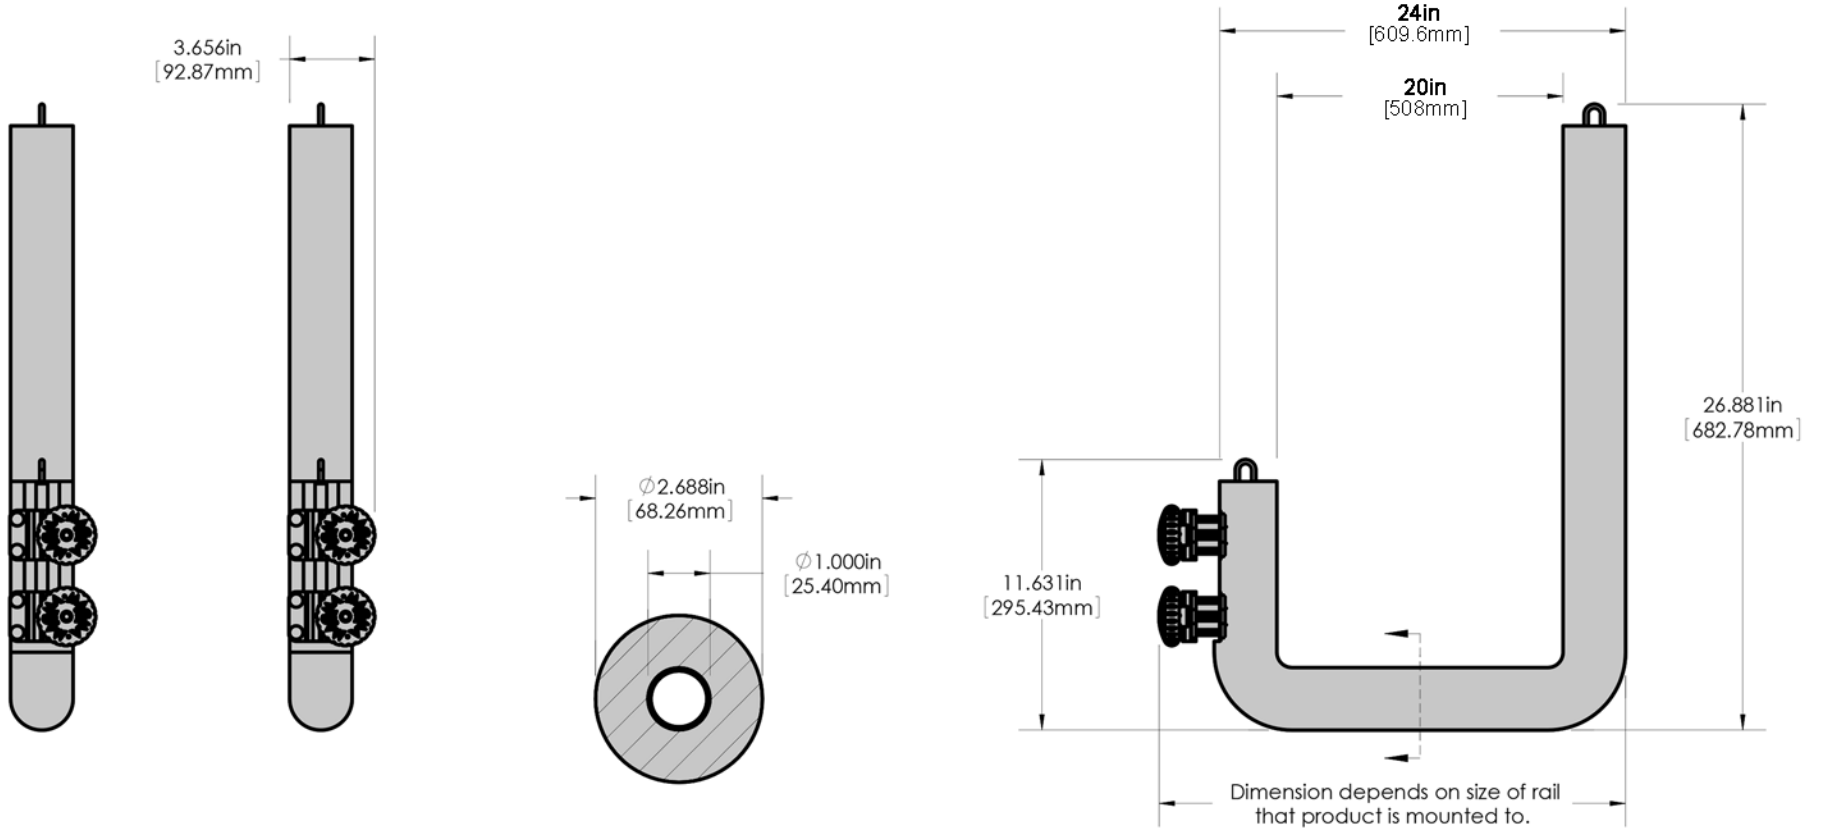

## Rail Mounted Removable Kayak/SUP Rack, 20"

10.40 lbs.  
(4.7 kg)

**MAGMA**  
U S A

MAGMA PRODUCTS, INC. • 3940 Pixie Ave. • Lakewood, CA 90712 • USA • Tel: (562) 627-0500  
MagmaProducts.com • mail@MagmaProducts.com